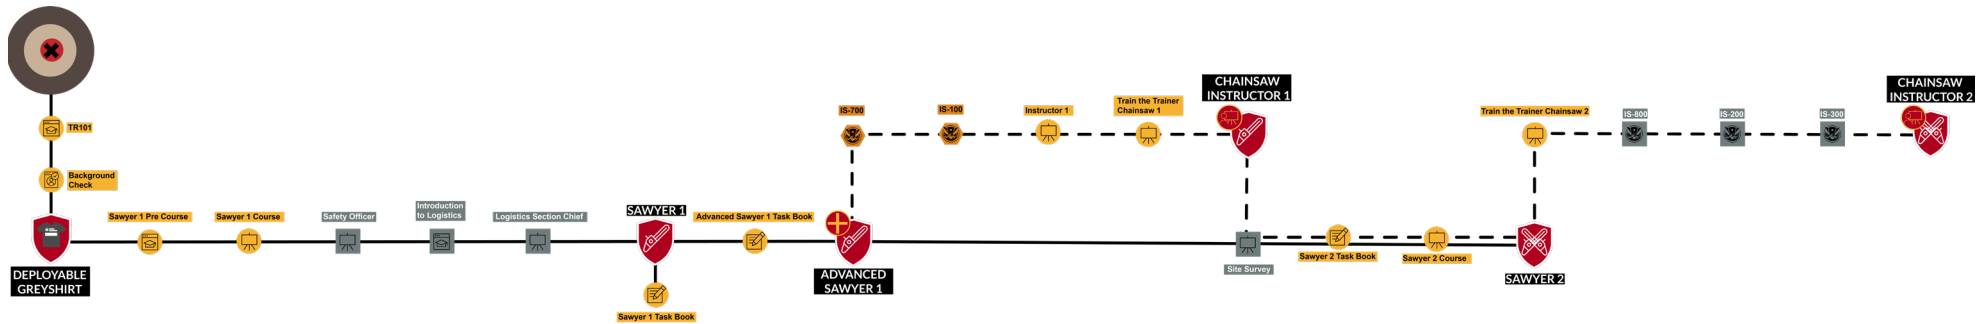

# SAWYER ROADMAP

Chainsaw Operations is a dynamic asset within Team Rubicon. It is built of hard charging sawyers who are ready to respond at a moment's notice. Its primary mission is to support homeowners on their worst day by providing vegetative debris removal, felling, and route clearance operations.

## MAC

Zoom in: [CMD] + =  
Zoom out: [CMD] + -

### KEY

- TR Course / Experience Requirement
- Non TR Course / Experience Requirement
- Recommended / Optional

Concurrent Training Block (To be completed while serving)

Position

Traditional Route

Optional Route

- City Designation
- State Designation
- Territory Designation
- External Experience
- Military Experience
- Background Check
- Advanced Designation
- On Ramp
- Off Ramp

This document outlines the courses, training, and experiences Greyshirts can engage with during their journey at Team Rubicon. The information displayed represents TR's suggested sequence to date, but is subject to change, so check in regularly for updates.